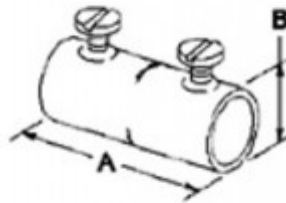

EMT Couplings, Color-Coded, Steel, Yellow, Size 3/4"

Bridgeport's Color Coded set screw couplings are used to join two lengths of EMT. Color coded Yellow to match EMT for easy identification. Use with yellow EMT in special equipment, caution areas, and high voltage applications.

Concrete-tight. Furnished with Tri-Drive slot/Phillips/Robertson head screws. Also listed for use with Aluminum EMT.

Patented. US Patent 6,861,585.

[Download Photo](#)[Download Drawing](#)

Product details

Catalog Number:	241-SY
UPC Number:	78174742410
Primary Materials:	Steel
Finish:	Yellow Paint
Trade Size:	3/4"
Unit Quantity:	25
Standard Package Quantity:	250

Dimensions

Trade Size:	3/4"
Dimensions A:	1.1875
Dimensions B:	1.125