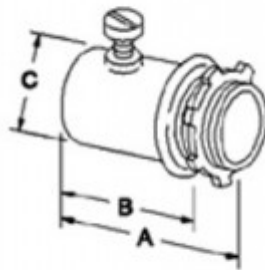

EMT Connectors, Color-Coded, Steel, White, Size 3/4"

Bridgeport's Color Coded set screw connectors are used to join EMT to a box or enclosure. Color coded White to match EMT for easy identification. Use with white EMT in light colored areas and open architecture applications.

Concrete-tight. Furnished with Tri-Drive slot/Phillips/Robertson head screws. Also listed for use with Aluminum EMT.

Patented. US Patent 6,861,585.

[Download Photo](#)[Download Drawing](#)

Product details

Catalog Number:	231-SW
UPC Number:	78174762310
Primary Materials:	Steel
Finish:	White Paint
Trade Size:	3/4"
Unit Quantity:	25
Standard Package Quantity:	250

Dimensions

Trade Size:	3/4"
Dimensions A:	1.5
Dimensions B:	1.25
Dimensions C:	1